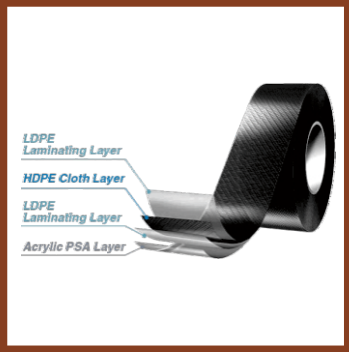

STARTER CLIP: Starter Clips are used to fasten the first deck board to the ledger board.

PACKS: Covers 250 sq ft Deck pack include regular screws & contractor pack include pneumatic fasteners.

DECK CLIP: Deck Clips fasten deck boards to deck joists.

FINISH CLIP: Finish clips fasten the last deck boards to rim joists.

COMPLETE SYSTEM: Covers 50 sq ft: Includes starters, finishers & fasteners. Available in regular screws or pneumatic fasteners.

NAIL GUN: Recommended tool for quick & easy installation.

Aegis Clip™

This clip offers a 90 degree installation process. The teeth on the bottom of the clip bite into the grooved deck board to help control lateral movement of the deck boards. Made from glass reinforced polypropylene for lasting strength & durability. Sold in 50 square ft and 250 square ft packs.

Joist Tape

MoistureShield® Joist Tape seals around deck fasteners to prevent moisture infiltration into the deck joists adding protection & increased longevity to the joists. Our Joist

Tape easily tears by hand. Thanks to its acrylic adhesive, it is repositionable and won't stick to itself making it easy to work on any substructure material. Available in 2"-4" 65 foot rolls.