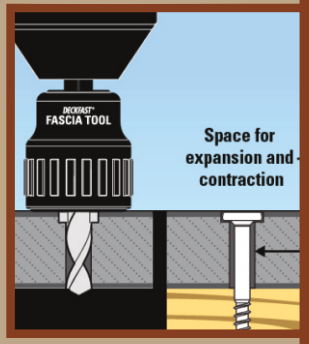

DECKFAST® Fascia System

- Compatible with all MoistureShield® Composite Fascia
- Fascia System includes:
 - Pre-drilling & counter-sinking fascia tool (sold separately)
 - Headcote Stainless Steel Grade 305 Color Matched 1-7/8" Fascia Screws

Hidden Deck Screws & Clips

Sometimes the best part of a deck is what you don't see. Like our composite decking, MoistureShield® Deck Clips are durable, extending the life of your deck by elevating the boards off the joists to reduce structural rot and mold. They're even backed by a limited lifetime warranty against any loose deck boards. They're designed specifically for MoistureShield® grooved boards to keep off the joists and prevents movement and squeaking. Available in powder coated high strength steel or powder coated high strength or powder coated stainless steel.

STARTER CLIP: Starter Clips are used to fasten the first deck board to the ledger board.

PACKS: Covers 250 sq ft Deck pack include regular screws & contractor pack include pneumatic fasteners.

DECK CLIP: Deck Clips fasten deck boards to deck joists.

Aegis Clip™

This clip offers a 90 degree installation process. The teeth on the bottom of the clip bite into the grooved deck board to help control lateral movement of the deck boards. Made from glass reinforced polypropylene for lasting strength & durability. Sold in 50 square ft and 250 square ft packs.