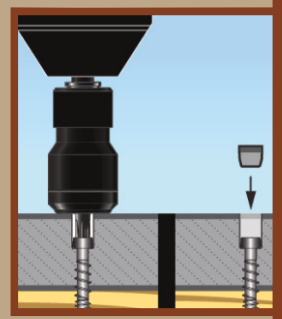

FINISH CLIP: Finish clips fasten the last deck boards to rim joists.

COMPLETE SYSTEM: Covers 50 sq ft: Includes starters, finishers & fasteners. Available in regular screws or pneumatic fasteners.

NAIL GUN: Recommended tool for quick & easy installation.

Aegis Clip™

This clip offers a 90 degree installation process. The teeth on the bottom of the clip bite into the grooved deck board to help control lateral movement of the deck boards. Made from glass reinforced polypropylene for lasting strength & durability. Sold in 50 square ft and 250 square ft packs.

Joist Tape

MoistureShield® Joist Tape seals around deck fasteners to prevent moisture infiltration into the deck joists adding protection & increased longevity to the joists. Our Joist

Tape easily tears by hand. Thanks to its acrylic adhesive, it is repositionable and won't stick to itself making it easy to work on any substructure material. Available in 2"-4" 65 foot rolls.

PRO PLUG® SYSTEM

- Compatible with all MoistureShield® Composite Decking
- Pro Plug® System includes:
 - PVC/Composite Tool that drives screws to the correct depth below the surface without stripping the screw or damaging the board
 - 2-3/4" Epoxy coated screws w/MoistureShield® plugs
 - Available in 100 square foot boxes